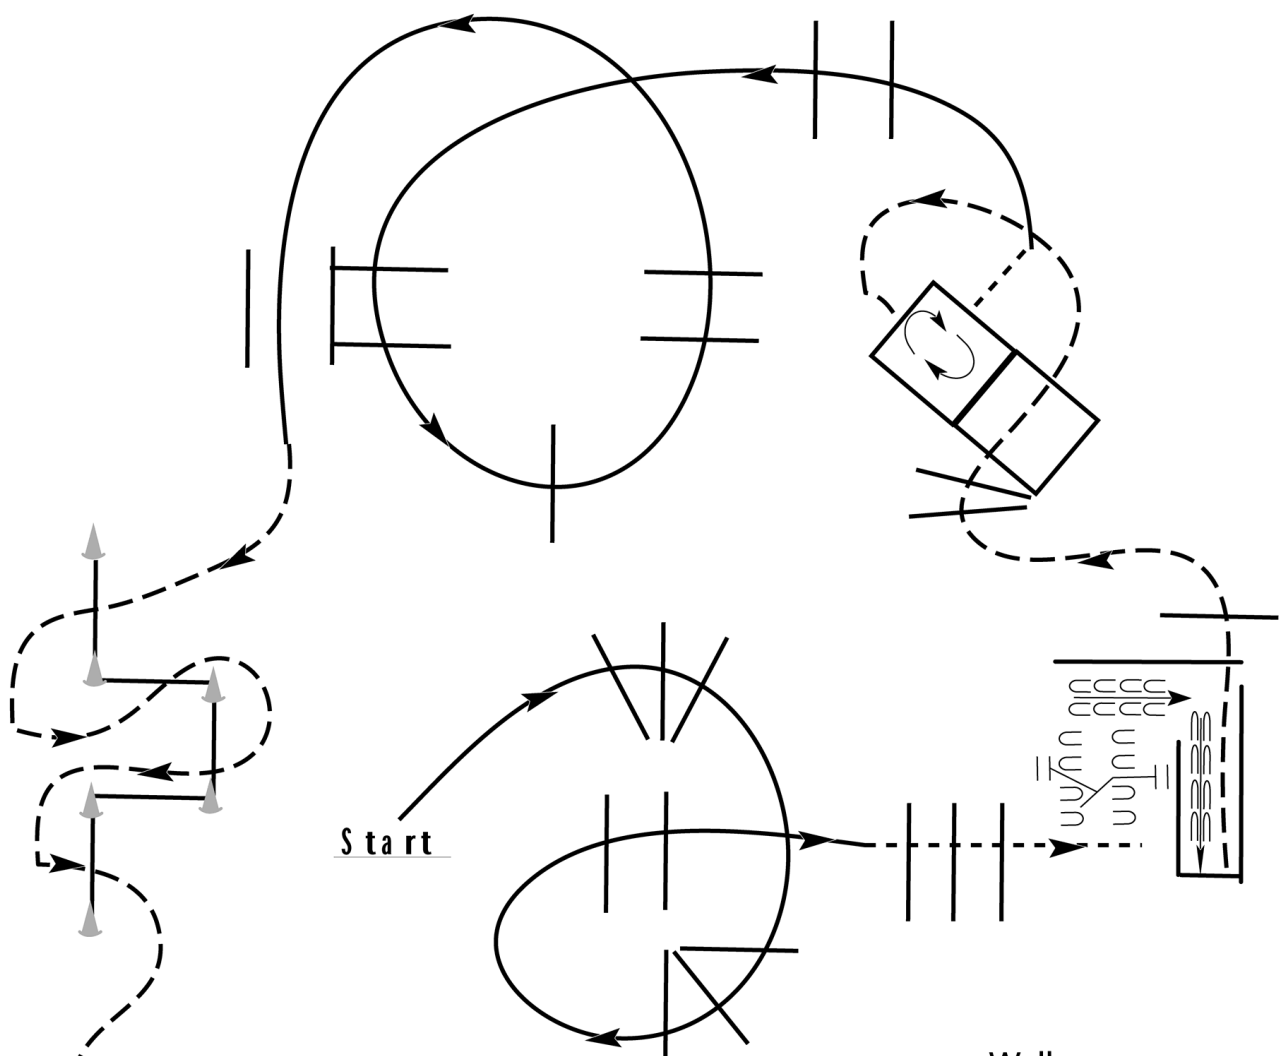

## Trail (APHA Amateur AA & AQHA Amateur & Youth)

Show Date: 5 - 7 June 2009

www.HorseShowPatterns.com

www.HorseShowPatterns.com

1. Lope on the right lead over poles
2. Walk over poles to gate
3. Left hand push gate and back L
4. Jog out of chute and over poles into box
5. 3/4 turn to the right in box and walk out of box
6. Lope on the left lead over poles
7. Jog over poles
8. Walk over bridge and over poles to finish

Walk	-----
Jog	- - - - -
Extended Jog	- - - - -
Lope	—————
Leg Yield	
Lead Change	↘
Back	←←←←←
Marker	Ⓚ
Sidepass	←-----→

[T/3-10]

Pattern Provided by:  
*S. de Geus*